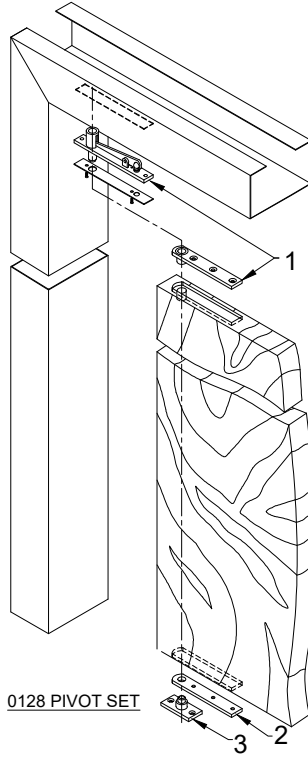

CENTER HUNG PIVOT SET - SINGLE or DOUBLE ACTING

0127 PIVOT SET

0128 PIVOT SET

0127 Pivot Set

For Steel or Wood doors up to 42" wide x 102" height & weighing up to 200 lb.

- | | | |
|---|-------------|----------------------------|
| 1 | 0320 | Top pivot |
| 2 | 0127 | Bottom Leaf into side jamb |
| 3 | | Door Leaf - Bottom |

Non Handed

0128 Pivot Set

For Steel or Wood doors up to 42" wide x 102" height & weighing up to 250 lb.

- | | | |
|---|-------------|-------------------------------|
| 1 | 0320 | Top pivot |
| 2 | 0128 | Bottom Leaf on Finished Floor |
| 3 | | Door Leaf - Bottom |

Non Handed

0370 PIVOT SET

0327 PIVOT SET

0370 Pivot Set

For Steel or Wood doors up to 44" wide x 102" height & weighing up to 500 lb.

- | | | |
|---|-------------|-------------------------------|
| 1 | 0340 | Top pivot |
| 2 | 0370 | Bottom Leaf on finished floor |
| 3 | | Door Leaf - Bottom |

Non Handed

* Door taller than 102" - Use 0345 top pivot in lieu of 0340 top pivot.

0327 Pivot Set

For Steel or Wood doors up to 42" wide x 96" height & weighing up to 135 lb.

- | | | |
|---|-------------|----------------------------|
| 1 | 0321 | Top pivot |
| 2 | 0327 | Bottom Leaf into side jamb |
| 3 | | Door Leaf - Bottom |