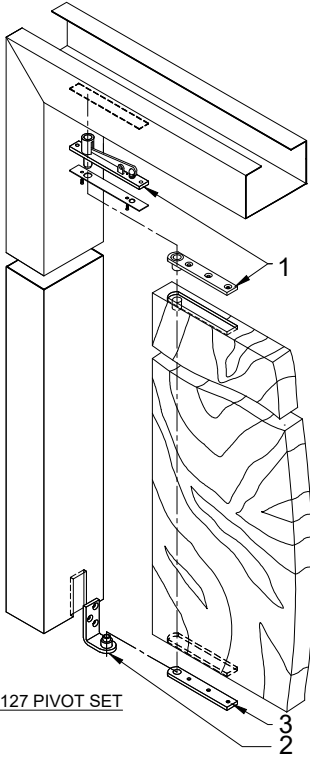

CENTER HUNG PIVOT SET - SINGLE or DOUBLE ACTING

0127 PIVOT SET

0128 PIVOT SET

0127 Pivot Set

For Steel or Wood doors up to 42" wide x 102" height & weighing up to 200 lb.

- | | | |
|---|-------------|----------------------------|
| 1 | 0320 | Top pivot |
| 2 | 0127 | Bottom Leaf into side jamb |
| 3 | | Door Leaf - Bottom |

Non Handed

0128 Pivot Set

For Steel or Wood doors up to 42" wide x 102" height & weighing up to 250 lb.

- | | | |
|---|-------------|-------------------------------|
| 1 | 0320 | Top pivot |
| 2 | 0128 | Bottom Leaf on Finished Floor |
| 3 | | Door Leaf - Bottom |

Non Handed

0370 PIVOT SET

0327 PIVOT SET

0370 Pivot Set

For Steel or Wood doors up to 44" wide x 102" height & weighing up to 500 lb.

- | | | |
|---|-------------|-------------------------------|
| 1 | 0340 | Top pivot |
| 2 | 0370 | Bottom Leaf on finished floor |
| 3 | | Door Leaf - Bottom |

Non Handed

* Door taller than 102" - Use 0345 top pivot in lieu of 0340 top pivot.

0327 Pivot Set

For Steel or Wood doors up to 42" wide x 96" height & weighing up to 135 lb.

- | | | |
|---|-------------|----------------------------|
| 1 | 0321 | Top pivot |
| 2 | 0327 | Bottom Leaf into side jamb |
| 3 | | Door Leaf - Bottom |