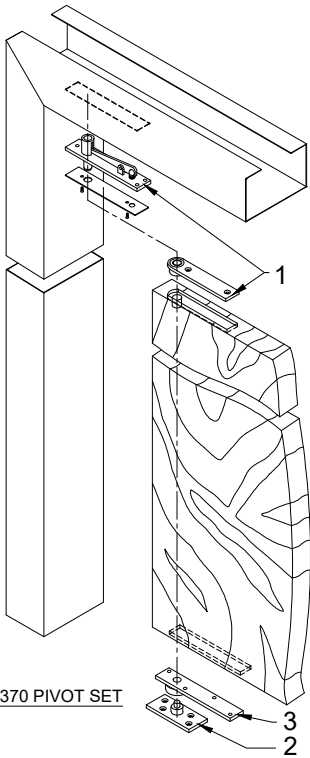

CENTER HUNG PIVOT SET - SINGLE or DOUBLE ACTING

0127 PIVOT SET

0128 PIVOT SET

0127 Pivot Set

For Steel or Wood doors up to 42" wide x 102" height & weighing up to 200 lb.

- | | | |
|---|-------------|----------------------------|
| 1 | 0320 | Top pivot |
| 2 | 0127 | Bottom Leaf into side jamb |
| 3 | | Door Leaf - Bottom |

Non Handed

0128 Pivot Set

For Steel or Wood doors up to 42" wide x 102" height & weighing up to 250 lb.

- | | | |
|---|-------------|-------------------------------|
| 1 | 0320 | Top pivot |
| 2 | 0128 | Bottom Leaf on Finished Floor |
| 3 | | Door Leaf - Bottom |

Non Handed

0370 PIVOT SET

0327 PIVOT SET

0370 Pivot Set

For Steel or Wood doors up to 44" wide x 102" height & weighing up to 500 lb.

- | | | |
|---|-------------|-------------------------------|
| 1 | 0340 | Top pivot |
| 2 | 0370 | Bottom Leaf on finished floor |
| 3 | | Door Leaf - Bottom |

Non Handed

* Door taller than 102" - Use 0345 top pivot in lieu of 0340 top pivot.

0327 Pivot Set

For Steel or Wood doors up to 42" wide x 96" height & weighing up to 135 lb.

- | | | |
|---|-------------|----------------------------|
| 1 | 0321 | Top pivot |
| 2 | 0327 | Bottom Leaf into side jamb |
| 3 | | Door Leaf - Bottom |