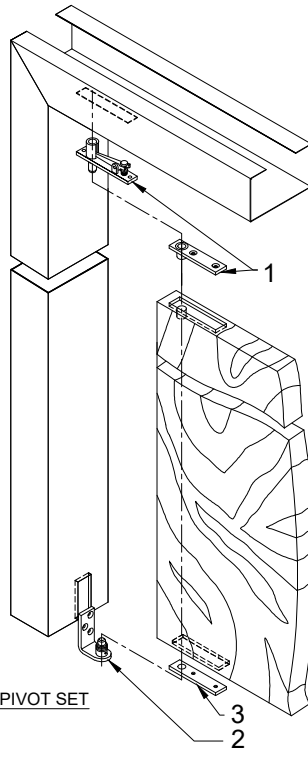

CENTER HUNG PIVOT SET - SINGLE or DOUBLE ACTING

0127 PIVOT SET

0128 PIVOT SET

0127 Pivot Set

For Steel or Wood doors up to 42" wide x 102" height & weighing up to 200 lb.

- | | | |
|---|-------------|----------------------------|
| 1 | 0320 | Top pivot |
| 2 | 0127 | Bottom Leaf into side jamb |
| 3 | | Door Leaf - Bottom |

Non Handed

0128 Pivot Set

For Steel or Wood doors up to 42" wide x 102" height & weighing up to 250 lb.

- | | | |
|---|-------------|-------------------------------|
| 1 | 0320 | Top pivot |
| 2 | 0128 | Bottom Leaf on Finished Floor |
| 3 | | Door Leaf - Bottom |

Non Handed

0370 PIVOT SET

0327 PIVOT SET

0370 Pivot Set

For Steel or Wood doors up to 44" wide x 102" height & weighing up to 500 lb.

- | | | |
|---|-------------|-------------------------------|
| 1 | 0340 | Top pivot |
| 2 | 0370 | Bottom Leaf on finished floor |
| 3 | | Door Leaf - Bottom |

Non Handed

* Door taller than 102" - Use 0345 top pivot in lieu of 0340 top pivot.

0327 Pivot Set

For Steel or Wood doors up to 42" wide x 96" height & weighing up to 135 lb.

- | | | |
|---|-------------|----------------------------|
| 1 | 0321 | Top pivot |
| 2 | 0327 | Bottom Leaf into side jamb |
| 3 | | Door Leaf - Bottom |