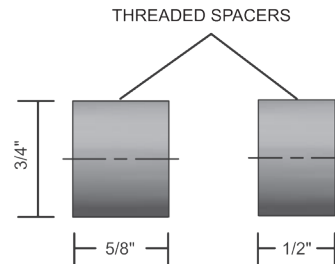

SLSS-DWS-6

Stainless Steel Sliding Door Hardware — Drywall Spacer

PRODUCT CUT SHEET

PROJECT:
SUBMITTED BY:
DATE:
NOTES:

Drywall Spacer for Stainless Steel Track

- Spacer Kits Include Two Sizes of Spacers
Allowing Installation Directly to the Blocking
Behind the Drywall
- The Finished Stainless Steel Plate
Accepts Mounting of the SLSS Track
- 5 Total Spacers/6' Track