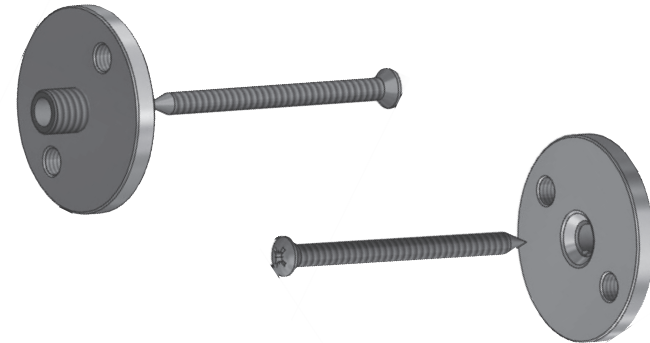

SLSS-DWS-6

Stainless Steel Sliding Door Hardware — Drywall Spacer

PRODUCT CUT SHEET

PROJECT:
SUBMITTED BY:
DATE:
NOTES:

Drywall Spacer for Stainless Steel Track

- Spacer Kits Include Two Sizes of Spacers
Allowing Installation Directly to the Blocking
Behind the Drywall
- The Finished Stainless Steel Plate
Accepts Mounting of the SLSS Track
- 5 Total Spacers/6' Track