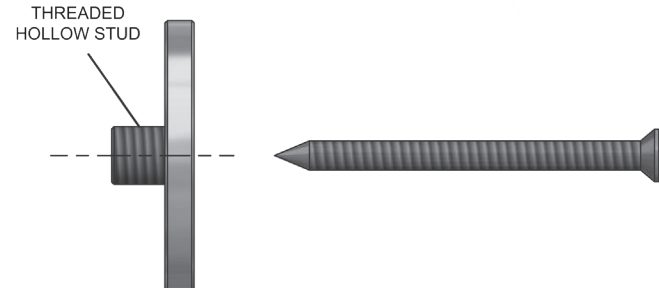

SLSS-DWS-6

Stainless Steel Sliding Door Hardware — Drywall Spacer

PRODUCT CUT SHEET

PROJECT:
SUBMITTED BY:
DATE:
NOTES:

Drywall Spacer for Stainless Steel Track

- Spacer Kits Include Two Sizes of Spacers
Allowing Installation Directly to the Blocking
Behind the Drywall
- The Finished Stainless Steel Plate
Accepts Mounting of the SLSS Track
- 5 Total Spacers/6' Track