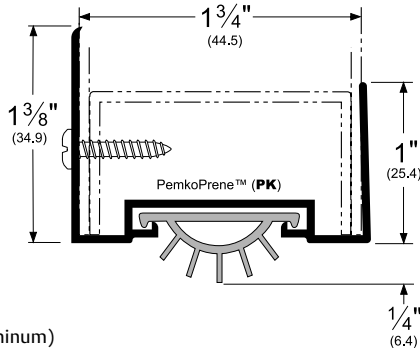

## Pemko Door Bottoms: Door Shoes

The global leader in  
door opening solutions

**222\_PK**

Positive pressure with PK seal only.

AVAILABLE FINISHES: A, D, G

WIDTH: 1-3/4" (44.5 mm)

PROFILE HEIGHT 1: 1-3/8" (34.9 mm) PROFILE HEIGHT 2: 1" (25.4 mm)

TOTAL HEIGHT WITH INSERT: 1-5/8" (41.3 mm)

A (Mill Finish Aluminum)

D (Dark Bronze Anodized Aluminum)

G (Gold Anodized Aluminum)

Copyright © 2017, Pemko Manufacturing Co., an ASSA ABLOY Group company. All rights reserved.  
Reproduction in whole or in part without the express written permission of Pemko Manufacturing Co. is prohibited.